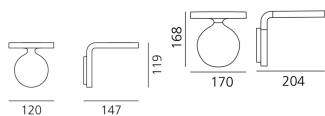

PRODUCT DATA SHEET

Rea

“Rea is a little reflection of itself, a bending splitting amoeba. Or maybe the Enterprise from Star Trek, if designers were still allowed to be influenced by childhood dreams”. Neil PoultonA decisive yet soft gesture summarizes this small wall lamp, available in two sizes (120 and 170mm). two equal and perpendicular discs act as wall support and host the LED optics, which difuse indirect light with a 90% performance level.

White
○

LED Undimmable

CE N/D° IP20

W	Dimensions	Luminous Flux (lm)	Color	Code	Product name
13W	14.7x12 cm	800lm	○	1614010A	Rea 12 - Wall - White - 13W Led
20W	29.8x17 cm	1950lm	○	1615010A	Rea 17 - Wall - White - 20W LED