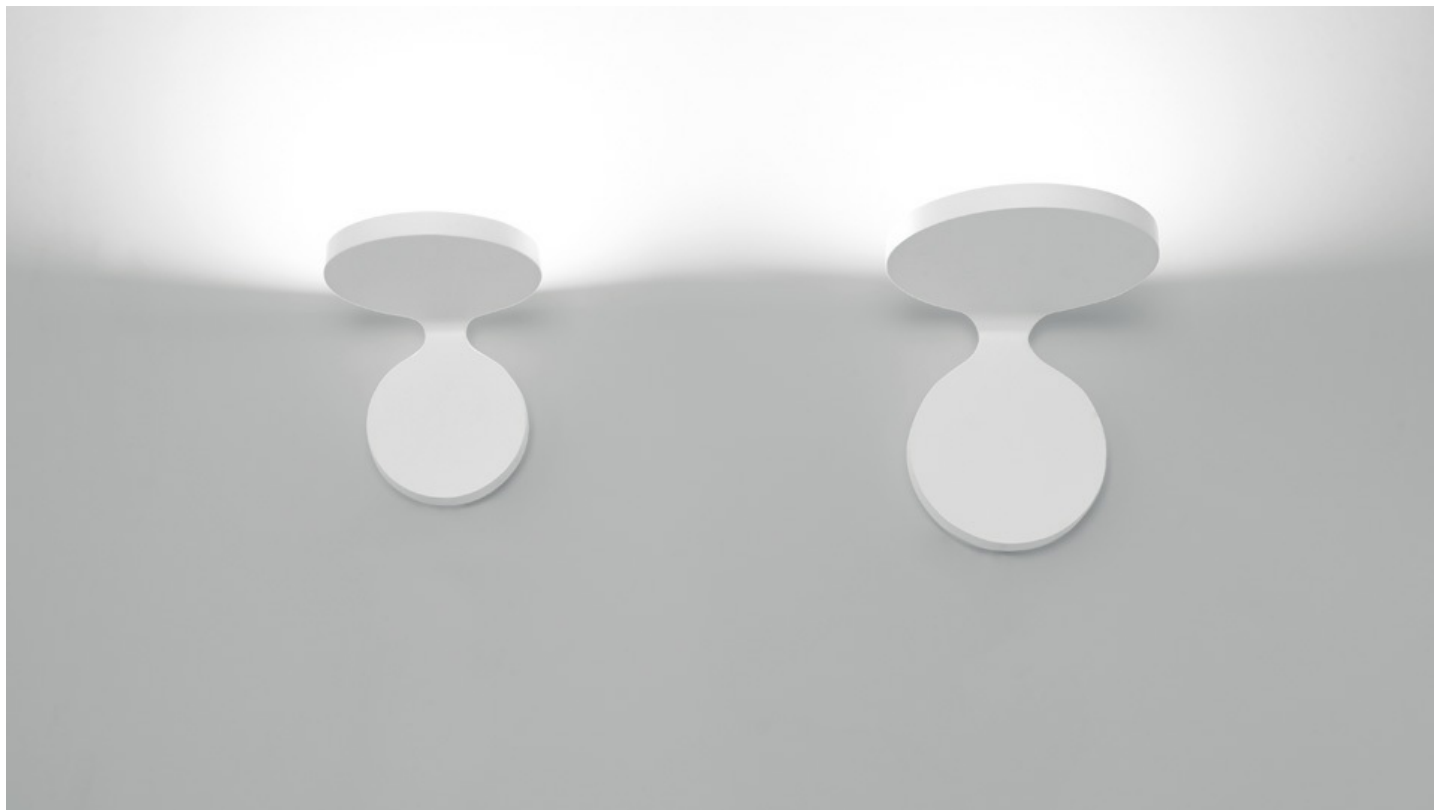

PRODUCT DATA SHEET

Rea

“Rea is a little reflection of itself, a bending splitting amoeba. Or maybe the Enterprise from Star Trek, if designers were still allowed to be influenced by childhood dreams”. Neil PoultonA decisive yet soft gesture summarizes this small wall lamp, available in two sizes (120 and 170mm). two equal and perpendicular discs act as wall support and host the LED optics, which difuse indirect light with a 90% performance level.

White
○

LED Undimmable

CE N/D° IP20

W	Dimensions	Luminous Flux (lm)	Color	Code	Product name
13W	14.7x12 cm	800lm	○	1614010A	Rea 12 - Wall - White - 13W Led
20W	29.8x17 cm	1950lm	○	1615010A	Rea 17 - Wall - White - 20W LED