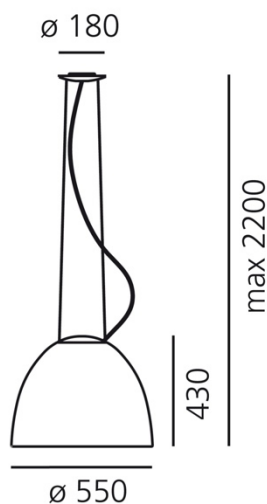

SELECT

PRODUCT CODE

A243300

Light emission

IP20

Dimmable
TECHNICAL DATA SHEET
FEATURES

Product name: Nur LED - Anthracite grey
Article Code: A243300
Colour: Anthracite grey
Material: Aluminium, methacrylate, glass
Series: Design, Metamorfosi
Environment: Indoor
Area contract: Hospitality Hotel, Hospitality Restaurant, Office, Private Residence

OPTICS

Emission: Direct/indirect

DIMENSIONS

Height: cm 43
Diameter: cm 55
Base Diameter: cm 18
Max Height from ceiling: cm 220
Impact Resistance: N/D
Glow Wire Test: 650°C

DIMENSIONS

COLOUR

LAMPS INCLUDED

Category: LED COB
Number: 1
Watt: 45W
Luminous Flux (lm): 3955lm
Color temperature (K): 2700K
Class: A