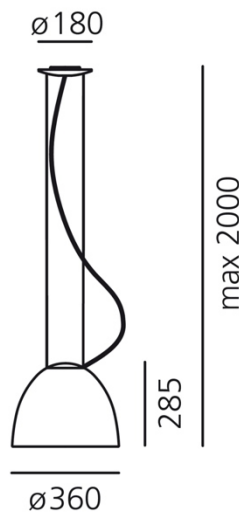

SELECT

EXTRA HALO / LED

Anthracite grey

PRODUCT CODE

A244000

Light emission

IP20

Dimmable
TECHNICAL DATA SHEET
FEATURES

OPTICS

Emission:	Diffused Direct/Indirect
-----------	--------------------------

DIMENSIONS

Height:	cm 28.5
Diameter:	cm 36
Base Diameter:	cm 18
Max Height from ceiling:	cm 200
Impact Resistance:	N/D
Glow Wire Test:	650°C

DIMENSIONS

COLOUR

LAMPS NOT INCLUDED

Category:	HALO
Number:	1
Lbs:	Qt-de12
Watt:	160W
Socket:	R7s
Type:	Hdg
Luminous Flux (lm):	3300lm
Colour Rendering:	1a
Colour temperature (K):	2950K
Duration (h):	2000h