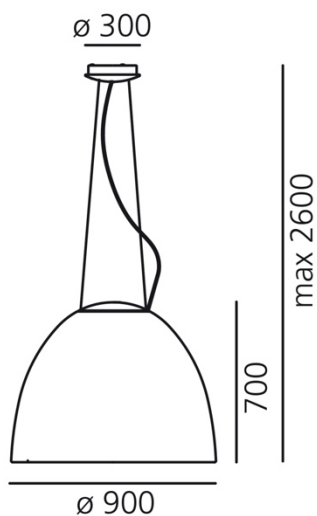

### Nur 1618 Led Anthracite grey

**DESIGN BY:**

Ernesto Gismondi  
2015

**MATERIALS:**

Aluminium, methacrylate, glass

**DESCRIPTION:**
**SELECT**

**PRODUCT CODE**

A243200

**Light emission**

IP20

**Dimmable**
**TECHNICAL DATA SHEET**
**FEATURES**

|                |  |
|----------------|--|
| Product name:  | Nur 1618 Led Anthracite grey                                 |
| Article Code:  | A243200  |
| Colour:        | Anthracite grey  |
| Material:      | Aluminium, methacrylate, glass                               |
| Series:        | Design, Metamorfoosi   |
| Environment:   | Indoor   |
| Area contract: | Hospitality Hotel, Hospitality Restaurant, Private Residence |

**OPTICS**

|           |                          |
|-----------|--------------------------|
| Emission: | Direct/indirect Diffused |
|-----------|--------------------------|

**DIMENSIONS**

|                          |        |
|--------------------------|--------|
| Height:                  | cm 70  |
| Diameter:                | cm 90  |
| Base Diameter:           | cm 18  |
| Max Height from ceiling: | cm 260 |
| Impact Resistance:       | N/D    |
| Glow Wire Test:          | 650°C  |

**DIMENSIONS**

**COLOUR**

**LAMPS INCLUDED**

|            |                        |         |
|------------|------------------------|---------|
| <b>LED</b> | Category:              | LED     |
|            | Number:                | 1       |
|            | Watt:                  | 84W     |
|            | Luminous Flux (lm):    | 10000lm |
|            | Color temperature (K): | 3000K   |