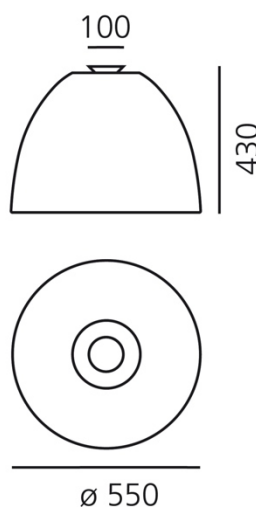

DIMENSIONS