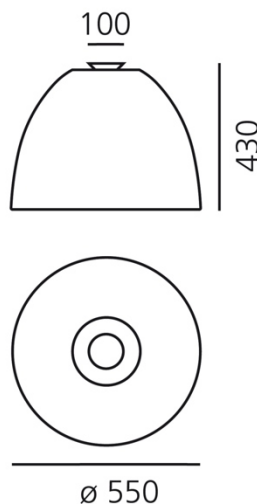

DIMENSIONS