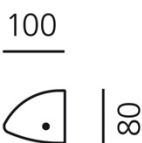

**DIMENSIONS**

**OPTICS**

Emission:	Diffused
-----------	----------

**DIMENSIONS**

Length:	cm 70
Width:	cm 10
Height:	cm 8
Impact Resistance:	N/D
Glow Wire Test:	650°C

**LAMPS NOT INCLUDED**

Category:	FLUO
Number:	1
Lbs:	T26
Watt:	18W
Socket:	G13
Type:	Fd
Luminous Flux (lm):	1350lm
Colour Rendering:	1b
Colour temperature (K):	3000K
Duration (h):	12000h