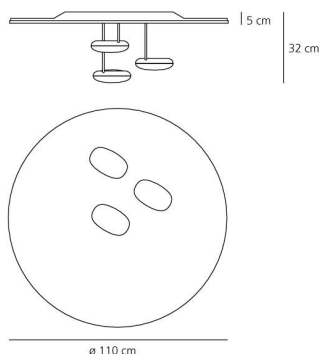

#### DIMENSIONS

Height:	cm 32
Diameter:	cm 110
Impact Resistance:	N/D
Glow Wire Test:	960 °

#### DIMENSIONS