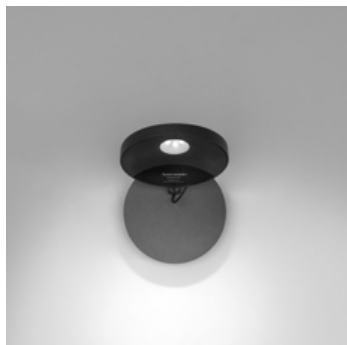

PRODUCT DATA SHEET

Demetra spotlight LED grey

DESIGN BY:

Naoto Fukasawa
2013

MATERIALS:

Polished Aluminium

DESCRIPTION:

Base, head and arms in painted aluminium. Adjustable arms and head.

SELECT

LED

Wall

Grey

PRODUCT CODE

1731010A

Light emission

IP20

Dimmable

TECHNICAL DATA SHEET

FEATURES

Product name: Demetra spotlight LED grey
Article Code: 1731010A
Colour: Grey
Material: Polished Aluminium
Series: Design

DIMENSIONS

Length: cm 18.5
Height: cm 13
Diameter: cm 13
Impact Resistance: N.D.
Glow Wire Test: 650 °

DIMENSIONS

LAMPS INCLUDED

Category: LED
Number: 1
Watt: 10W
Luminous Flux (lm): 392lm
Color temperature (K): 3000K
Class: A

COLOUR

LUMINAIR

Watt: 10W
Voltage: 220V-240V
Luminous Flux (lm): 392lm
CCT: 3000K
Efficiency: 85%
Efficacy: 41.3lm/W
CRI: 90