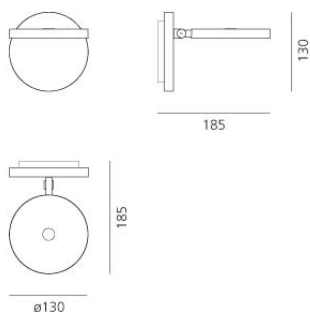

SELECT

LED

Wall

Grey

PRODUCT CODE

1731010A

Light emission

IP20

Dimmable

TECHNICAL DATA SHEET

FEATURES

Product name: Demetra spotlight LED grey
Article Code: 1731010A
Colour: Grey
Material: Polished Aluminium
Series: Design

DIMENSIONS

Length: cm 18.5
Height: cm 13
Diameter: cm 13
Impact Resistance: N.D.
Glow Wire Test: 650 °

DIMENSIONS

LAMPS INCLUDED

Category: LED
Number: 1
Watt: 10W
Luminous Flux (lm): 392lm
Color temperature (K): 3000K
Class: A

COLOUR

LUMINAIR

Watt: 10W
Voltage: 220V-240V
Luminous Flux (lm): 392lm
CCT: 3000K
Efficiency: 85%
Efficacy: 41.3lm/W
CRI: 90