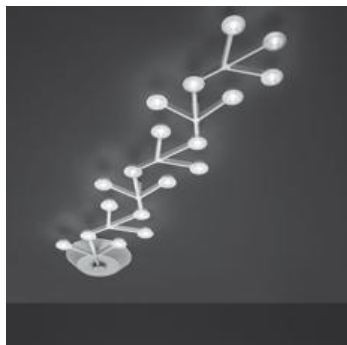

PRODUCT DATA SHEET

Led Net line ceiling 125

DESIGN BY:

Michele De Lucchi , Alberto Nason
2010

MATERIALS:

Aluminium, methacrylate

DESCRIPTION:

LEDs included.

SELECT

LED

Polished white

PRODUCT CODE

1596050A

Light emission

IP20

Dimmable

TECHNICAL DATA SHEET

FEATURES

Product name:	Led Net line ceiling 125
Article Code:	1596050A
Colour:	Polished white
Material:	Aluminium, methacrylate
Series:	Design
Environment:	Indoor
Area contract:	Hospitality Hotel, Hospitality Restaurant

OPTICS

Emission:	Direct
-----------	--------

DIMENSIONS

Length:	cm 125
Height:	cm 7
Impact Resistance:	N/D
Glow Wire Test:	N/D °

LAMPS INCLUDED

Category:	LED
Number:	1 x 18
Watt:	41W
Luminous Flux (lm):	1865lm
Color temperature (K):	3000K
Class:	A