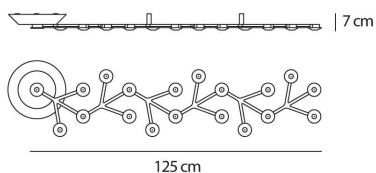

DIMENSIONS