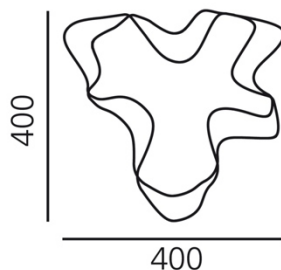

OPTICS

Emission:	Diffused And Direct
-----------	---------------------

DIMENSIONS

Length:	cm 40
Width:	cm 40
Height:	cm 32.5
Impact Resistance:	N/D
Glow Wire Test:	N/D °

DIMENSIONS

LAMPS NOT INCLUDED

	Category:	HALO
	Number:	1
	Lbs:	Qa60
	Watt:	116W
	Socket:	E27
	Type:	Hsgsa/c/ub
	Colour Rendering:	1a
	Colour temperature (K):	2900K