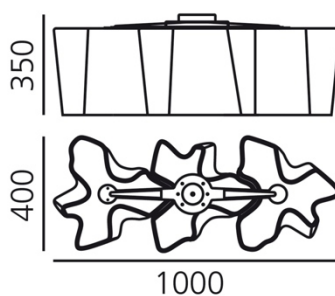

DIMENSIONS

LAMPS NOT INCLUDED

	Category:	HALO
	Number:	3
	Lbs:	Qa60
	Watt:	116W
	Socket:	E27
	Type:	Hsgsa/c/ub
	Colour Rendering:	1a
	Colour temperature (K):	2900K

COLOUR

ALTERNATIVE LAMPS

LED retrofit

Category:	LED
Watt:	21W
Luminous Flux (lm):	2452lm
Socket:	E27
Class:	A

LUMINAIR

Watt:	315W