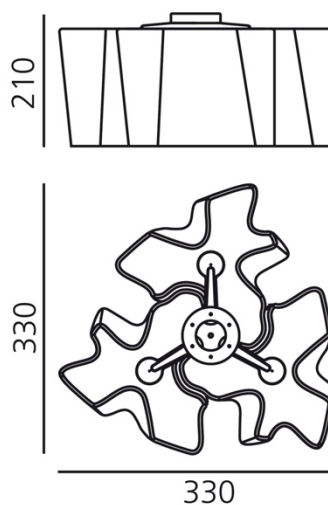

PRODUCT DATA SHEET

Logico Micro ceiling 3x120°

DESIGN BY:

Gerhard Reichert , Michele De Lucchi
2006

MATERIALS:

Blown glass, aluminium

DESCRIPTION:

Its modular shape lends itself to the creation and realisation of customized compositions, supplied as special project.

TECHNICAL DATA SHEET

FEATURES

Product name:	Logico Micro ceiling 3x120°
Article Code:	0645020A
Colour:	White
Material:	Blown glass, aluminium
Series:	Design
Environment:	Indoor
Area contract:	Hospitality Hotel, Hospitality Restaurant, Office

OPTICS

Emission:	Diffused And Direct
-----------	---------------------

DIMENSIONS

Length:	cm 33
Width:	cm 33
Height:	cm 21
Impact Resistance:	N/D
Glow Wire Test:	N/D °

DIMENSIONS

LAMPS NOT INCLUDED

	Category:	HALO
	Number:	3
	Lbs:	Qt26
	Watt:	46W
	Socket:	E27
	Type:	N/s
	Luminous Flux (lm):	630lm
	Colour Rendering:	1a
	Colour temperature (K):	2800K